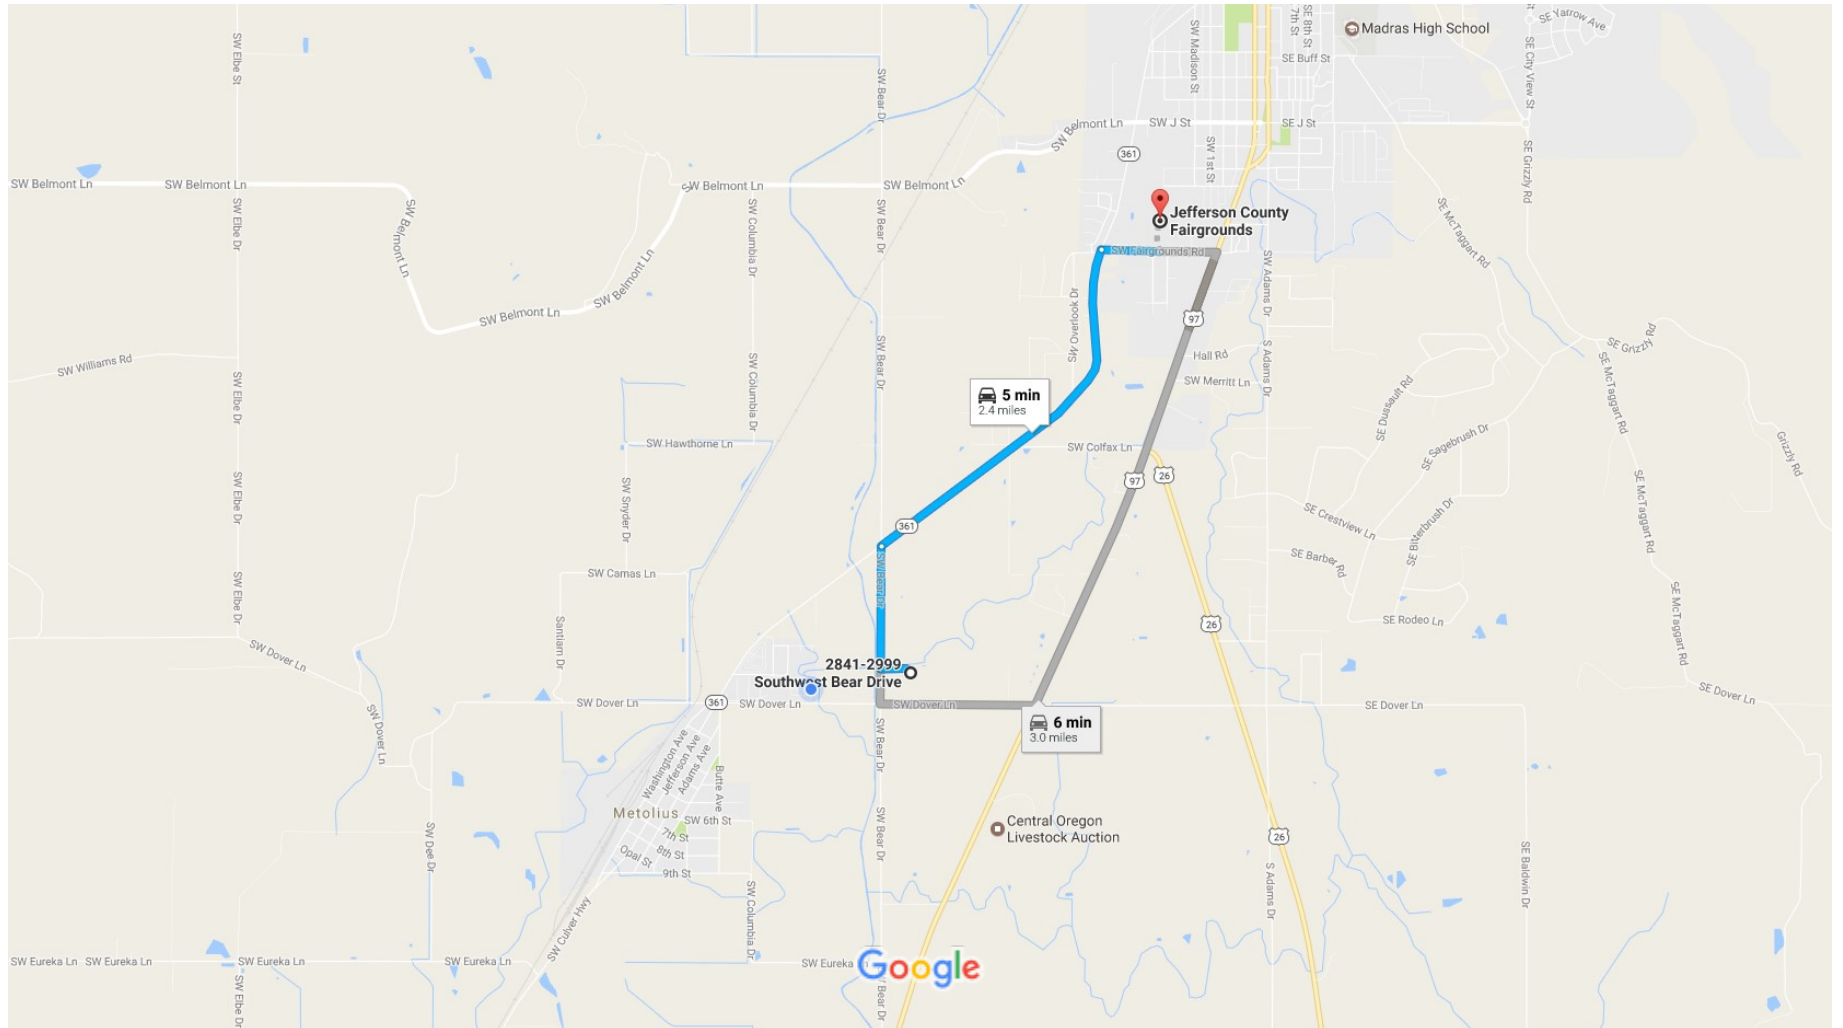

2841-2999 SW Bear Dr, Madras, OR 97741 to Jefferson County Fairgrounds

Drive 2.4 miles, 5 min

EL SUENO FARM @ 2675 SW Bear Dr. 2.5 miles to Jefferson County Fairgrounds

Map data ©2017 Google 2000 ft

via OR-361 N

5 min

Fastest route

2.4 miles

via US-97 N

**6 min**

3.0 miles